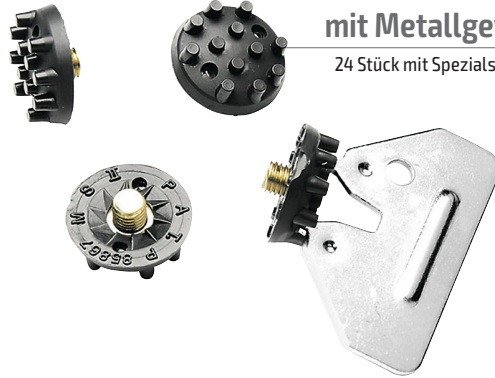

**1857 Golf Spikes
mit Metallgewinde 9 mm**

24 Stück mit Spezialschlüssel im Polybag.